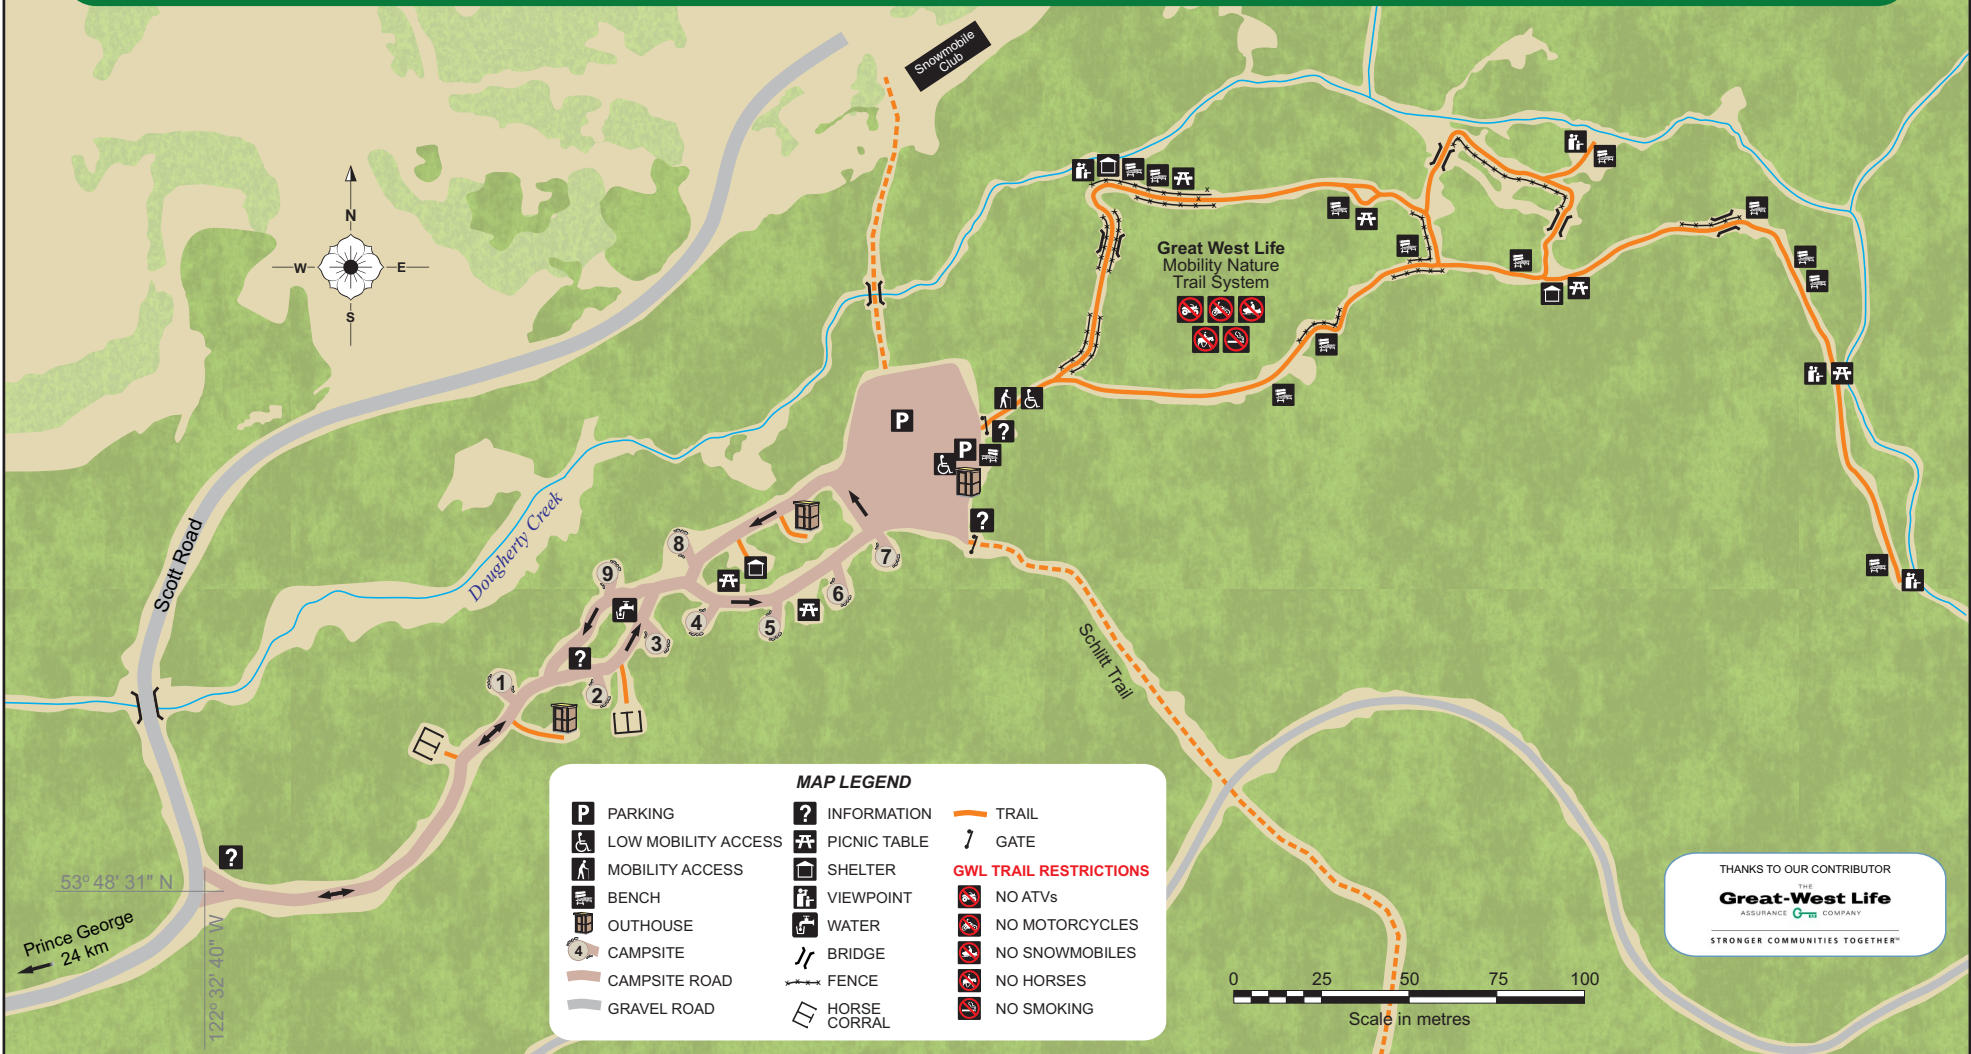

Recreation Sites and Trails BC

Dougherty Creek Recreation Site

Campground and GWL Mobility Nature Trail

MAP LEGEND					
	PARKING		INFORMATION		TRAIL
	LOW MOBILITY ACCESS		PICNIC TABLE		GATE
	MOBILITY ACCESS		SHELTER	GWL TRAIL RESTRICTIONS	
	BENCH		VIEWPOINT		NO ATVs
	OUTHOUSE		WATER		NO MOTORCYCLES
	CAMPSITE		BRIDGE		NO SNOWMOBILES
	CAMPSITE ROAD		FENCE		NO HORSES
	GRAVEL ROAD		HORSE CORRAL		NO SMOKING